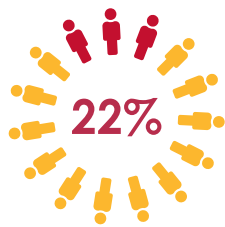

NORTHWEST COLLEGE

VS