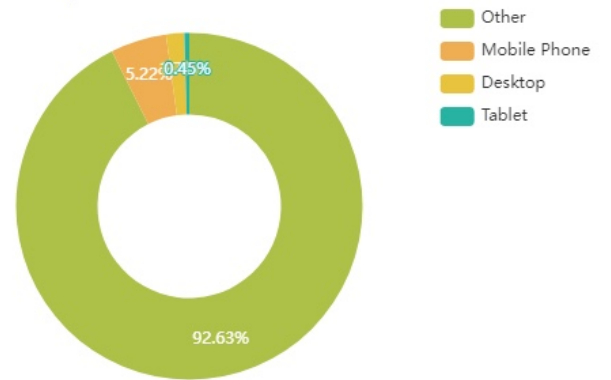

68,466 sent

[Activity](#)

Top Devices for Opens

Email Details

68,466 sent

Email Name:	BGD22: #3
Date Sent:	2022.10.26 6:00 AM
Subject Line:	Rise & Shine! ✨
Pre-Header:	BE THE ONE... to unlock new opportunities!
From Name:	Bryant Giving Day
Subscription Category:	Bryant Giving Day

Activity

Top Devices for Opens

Action Count by Hour After Send