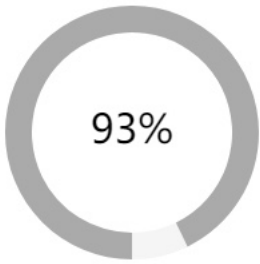

Delivery Rate

UNIQUE OPENS >

22,770

Open Rate

INITIAL CLICKS >

355

Click to Open Rate

CONVERSIONS >