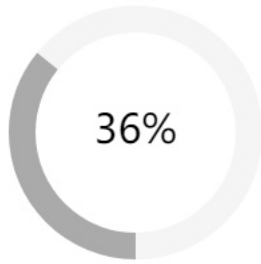

UNIQUE OPENS >

22,770

Open Rate